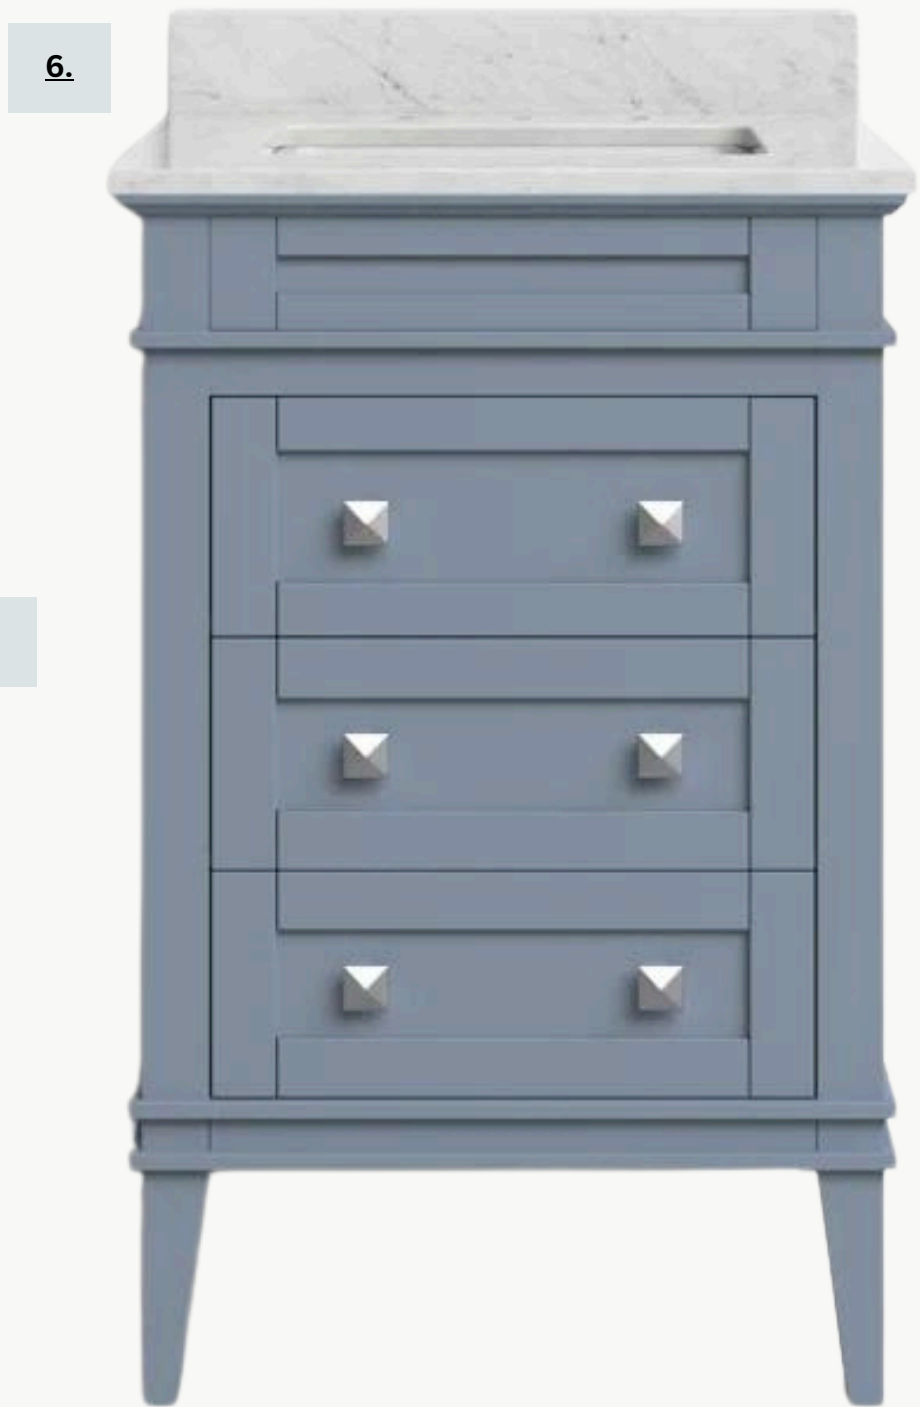

MOOD BOARD LINE SHEET

1.
CHARLIE
LINEN
CABINET

2.
LED
BATH
BAR

3.
MEDICINE
CABINET

4.
BELFIELD
BATHROOM
FAUCET

5.
BREATHE
BATH
MAT

6.
FRANKFURT
VANITY

7.
AZULA
MARBLE
MOSAIC TILE