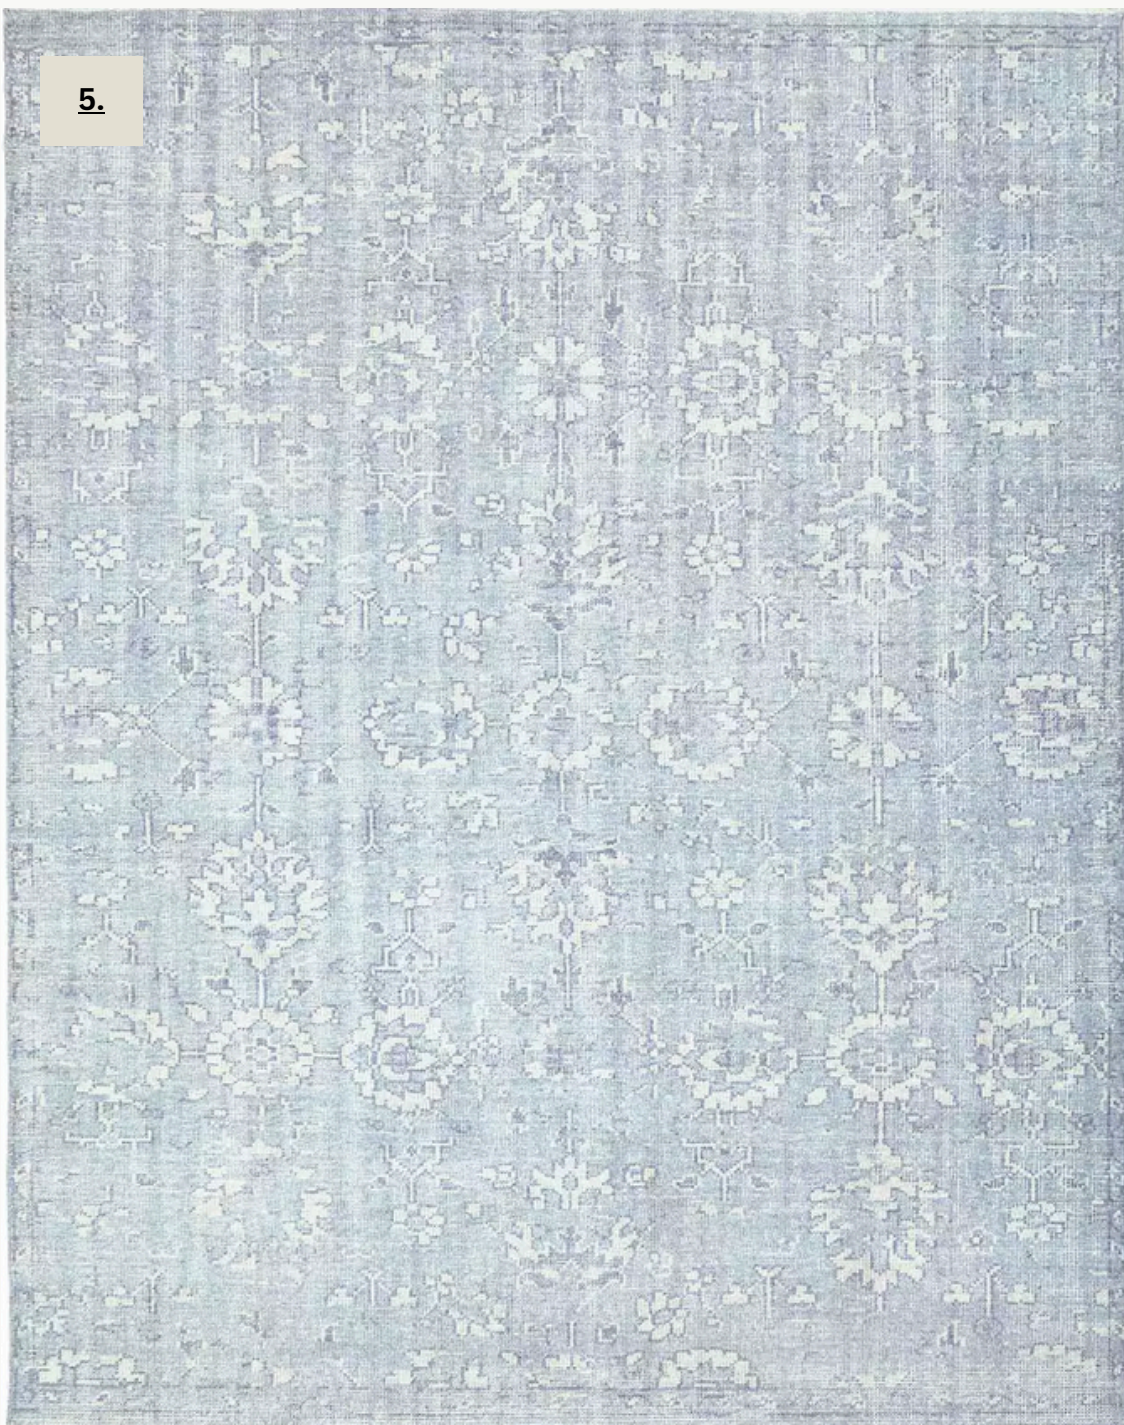

Benjamin Moore Silver Cloud 2129-70

BENJAMIN MOORE
SILVER CLOUD
2129-70

Benjamin Moore Silver Cloud 2129-70
An airy blue/gray with a calming softness perfect for creating breezy coastal inspired spaces.

1.

STEAL This dupe of the best selling Serena & Lily lamp for a fraction of the price!

2.

3.

4.

Add touches of wood tones for warmth and texture

When picking a rug make sure you choose one large enough for the space for better proportion

6.

5.

1.

ALLIS
BED

2.

MOMSEN
LAMP

3.

ROWE
NIGHTSTAND

4.

CAMBRIA
QUILT

5.

HAND
KNOTTED
RUG

6.

RENEE
DRESSER